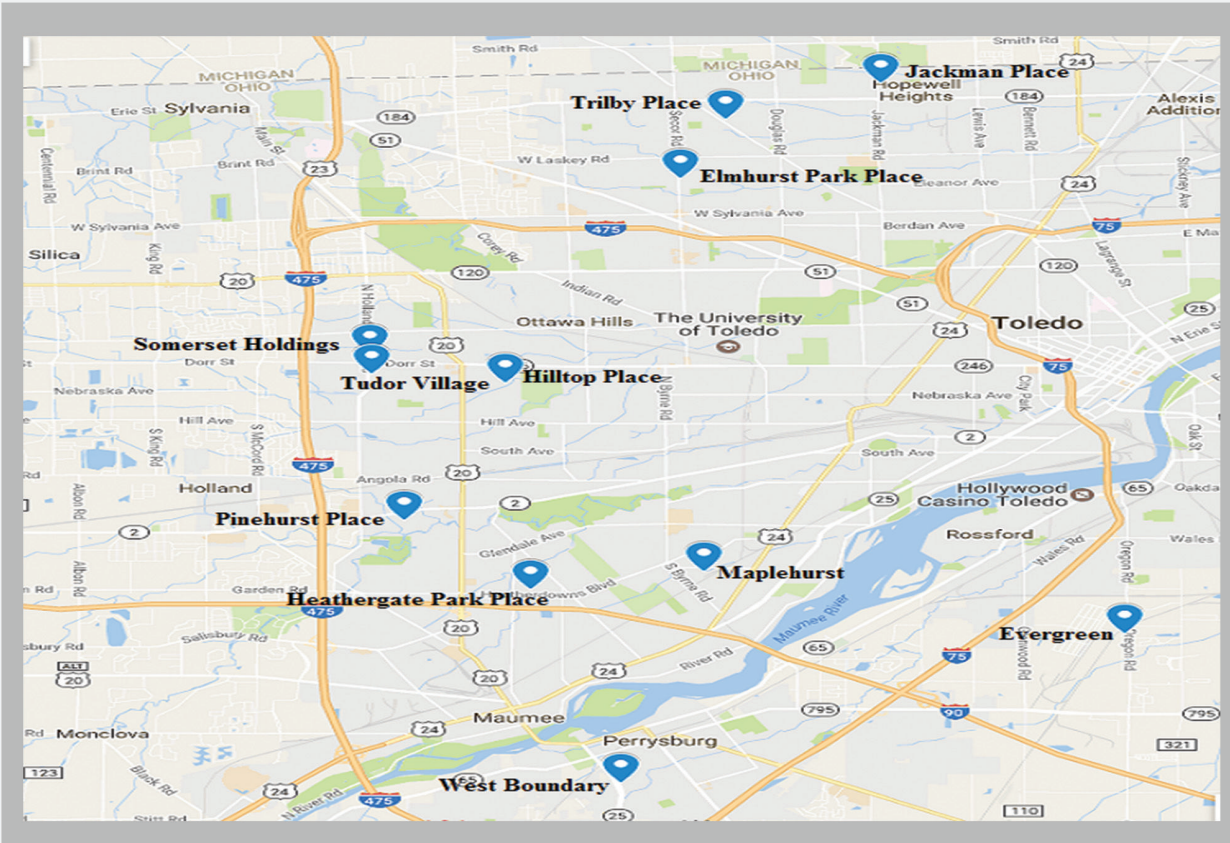

CAPRITOLEDO.COM

419-389-0555

LEASING@CAPRITOLEDO.COM

FIND YOUR PERFECT HOME

Clean, Safe, Affordable Housing

WHY

LOCALLY OWNED BY PEOPLE WHO CARE!

In business since 1978, our team is comprised of people who love what they do! Our goal is to provide clean, safe, affordable housing.. with a smile!

RENT

M2M TENANT AFTER INITIAL LEASE TERM

After your initial lease term is up, you automatically become month to month at no extra charge! We want to earn your business each month!

FROM

TRANSFER TO ANY OF OUR PROPERTIES

Situation changed? You are able to transfer to any of the 500 plus units we own at any point during your lease!

US?

CONVENIENT LOCATIONS

Our properties are located across Toledo and Perrysburg near schools, shopping, restaurants and a variety of companies.

CALL NOW 419-389-0555